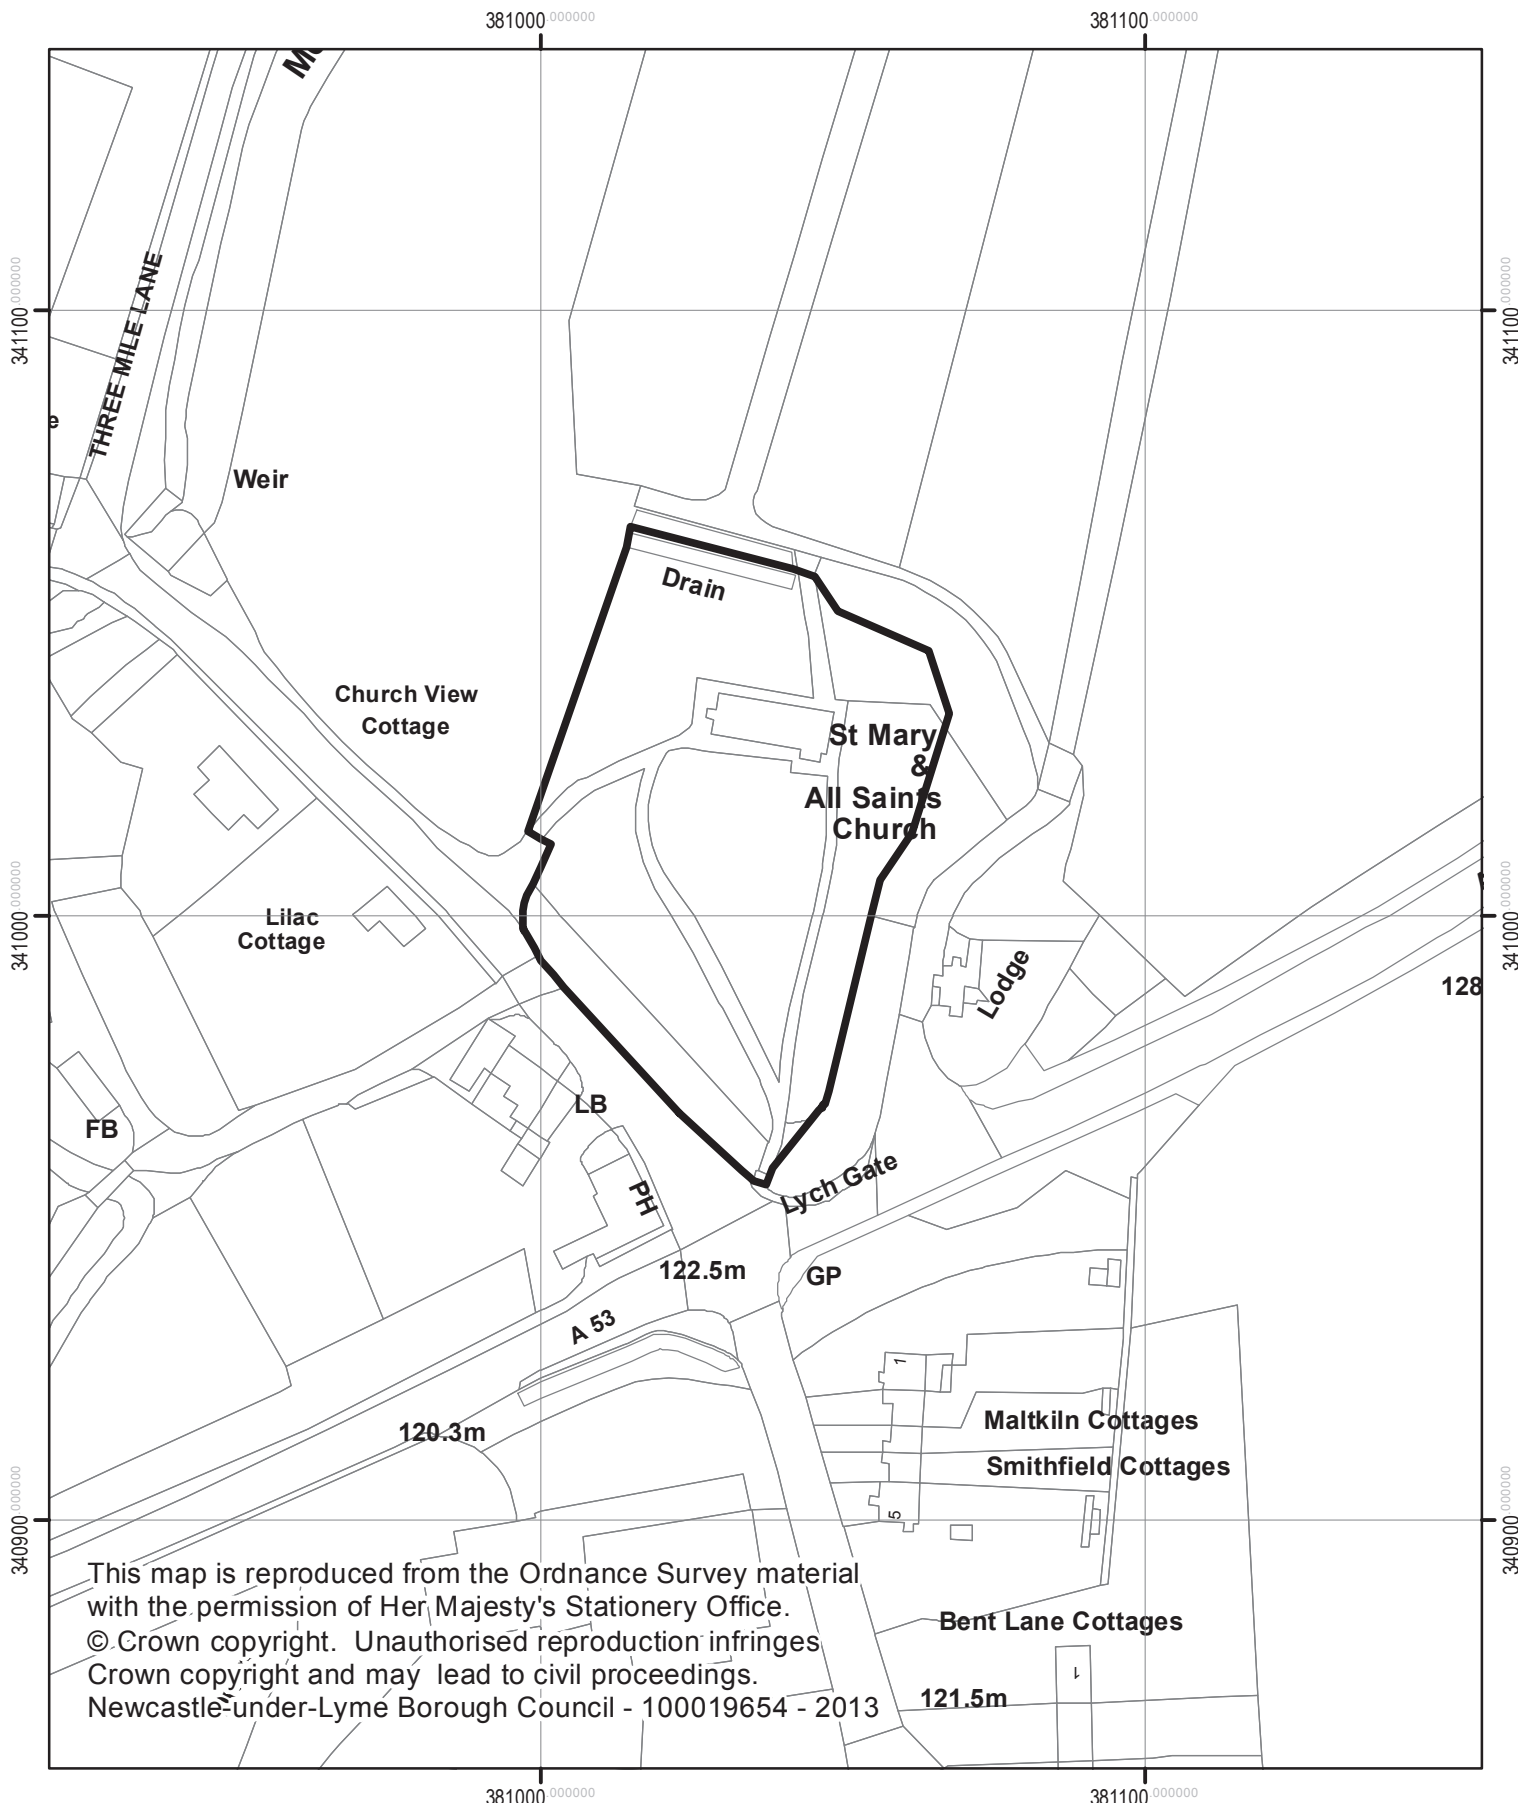

14/00158/FUL St Marys Church, Whitmore

NEWCASTLE-UNDER-LYME
BOROUGH COUNCIL

This map is reproduced from the Ordnance Survey material with the permission of Her Majesty's Stationery Office.
© Crown copyright. Unauthorised reproduction infringes Crown copyright and may lead to civil proceedings.
Newcastle-under-Lyme Borough Council - 100019654 - 2013